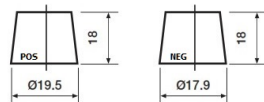

Terminal Type

T1/T3

Standard DIN Post

Remove T1 adapter for T3