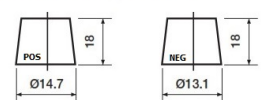

Weights & Measures

Mean Weight with Acid	13kg
Dry Weight	-
Acid Volume	3 litres

Container Features

Case Type	B24 JIS EFB (N55)
Hold Down	N
State of Charge Indicator	-
Handles	-
End Venting	-
Semi-Traction Features	-
Lid Type	Flat Lid

Technology

Flame Arrestor	✓
Technology	Ca/Ca
Separator	PE
VDA Roll Over Test	-
Recommended Charge Rate	3A

Terminal Type

T1/T3

Standard DIN Post

Remove T1 adapter for T3

Cell Assembly Layout

Battery Hold-down